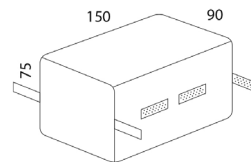

COVER LARGE

design Raffaello Galiotto

(DIVANO 2 ELEMENTI / TAVOLO 140)

Ref. 37000.03

1,09

peso prodotto in kg
weight of product in kg

20
0,115 m³

imballo cartonato - pz e volume in m³
carton packing - pcs and volume in cbm