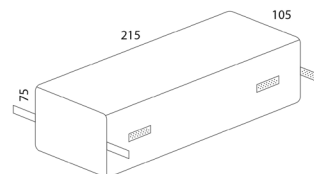

COVER EXTRA LARGE

design Raffaello Galiotto

(DIVANO 3 ELEMENTI / TAVOLO 210)

Ref. 37000.04

 1,56 peso prodotto in kg
weight of product in kg

 15 imballo cartonato - pz e volume in m³
0,115 m³ carton packing - pcs and volume in cbm