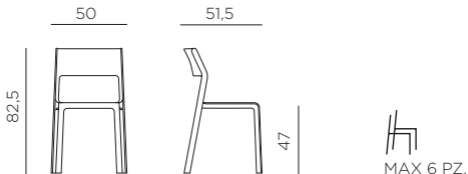

IT Sedia monoblocco senza braccioli. Materiale: poli-propilene fiberglass trattato anti-UV e colorato in massa. Impilabile. Finitura opaca. Dotata di piedini antiscivolo. Cuscino disponibile su ordinazione. Istruzioni d'uso: posizionare in modo stabile su un suolo piano. Pulire con detersivi non aggressivi e sciacquare con acqua. Tipo di utilizzo: showroom - sale pubbliche - bar - caffetterie - ristoranti - mense - banche - sale riunioni. Prodotto in Italia. Resina riciclabile. Prodotto a norma UNI EN 581/1/2 - UNI EN 16139. Movimentare con carrello portasedie o sollevare la pila per i braccioli/sedie.

IMPORTANTE, CONSERVARE
PER FUTURI RIFERIMENTI:
LEGGERE ATTENTAMENTE

EN Monobloc chair without armrest. Material: uniformly colored fiberglass polypropylene resins with UV additives. Stackable. Matt finish. With non-slip feet. Cushion available to order. Instructions for use: place on a flat level area. Wash with mild soap and rinse with water. Typical uses: showrooms - public halls - bars - cafeterias - restaurants - canteens - banks - conference rooms. Made in Italy. Recy-